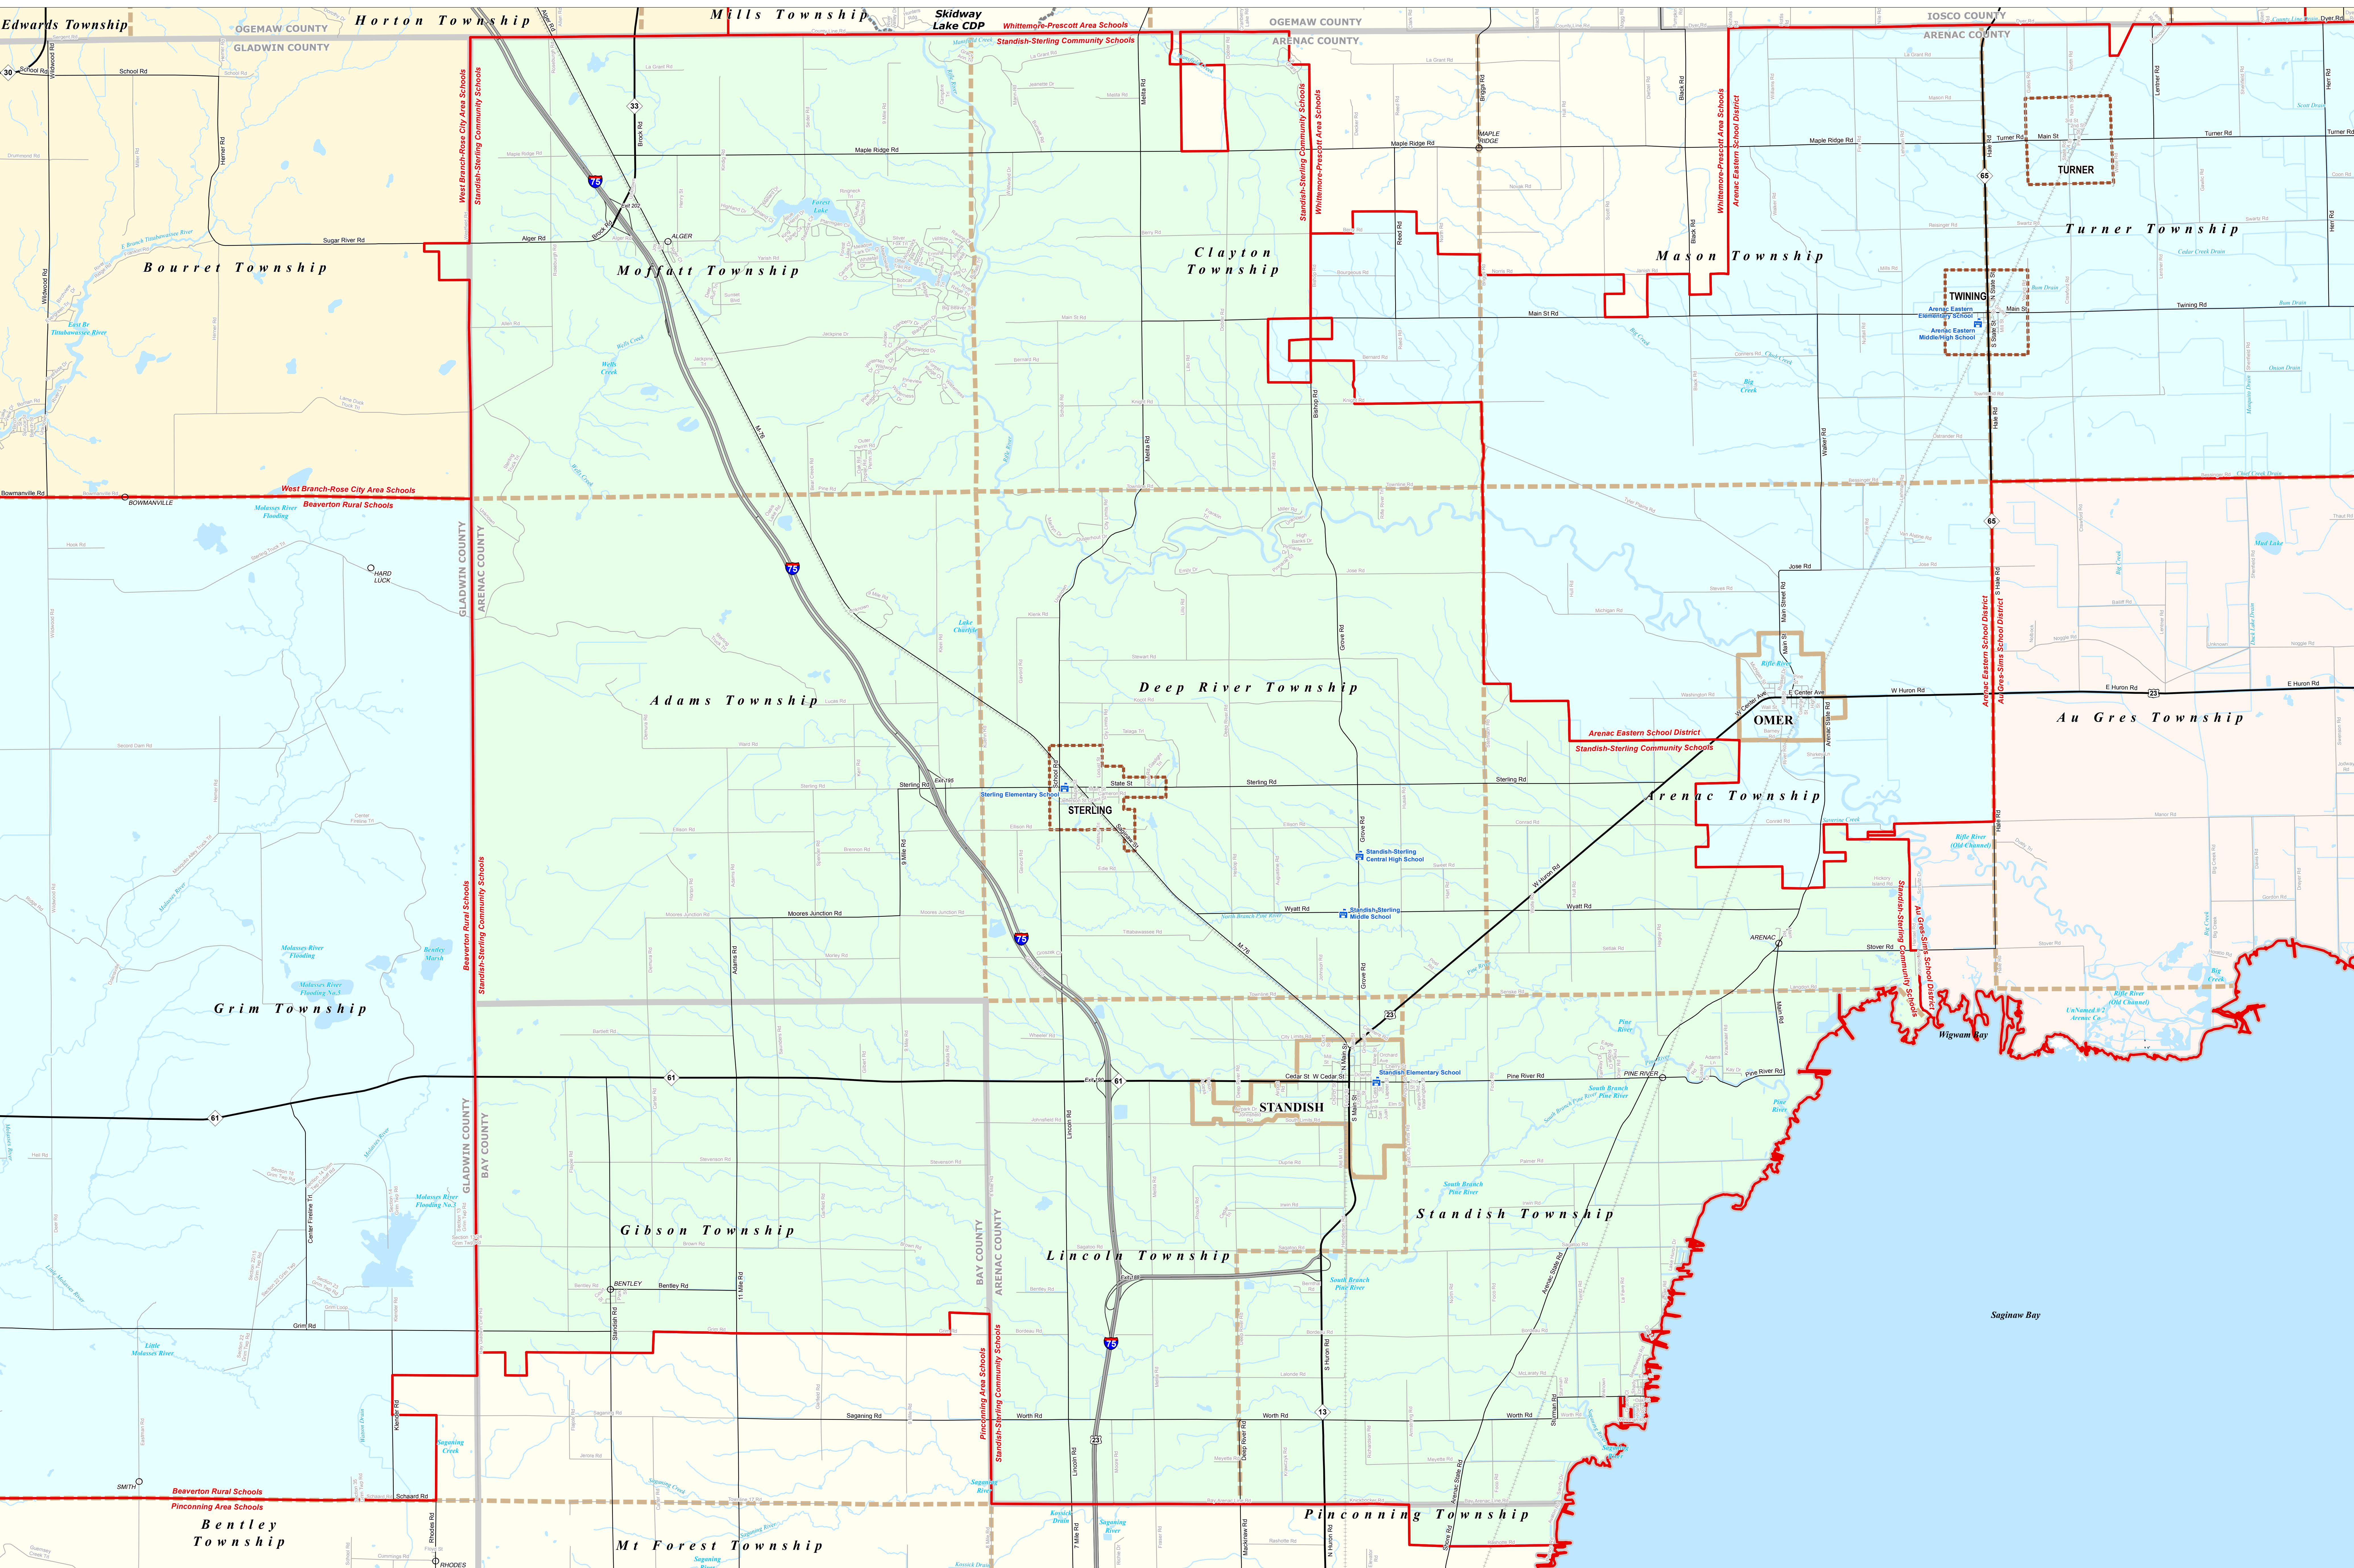

STANDISH-STERLING COMMUNITY SCHOOLS

Bay-Arenac ISD

0 0.25 0.5 1 Miles

Legend	
School District	Unincorporated Place
County	School
City	Freeway
Township	Highway
Village	Primary Road
Census Designated Place	Local Road
Railroad	Water Feature
	River, Stream, or Drain